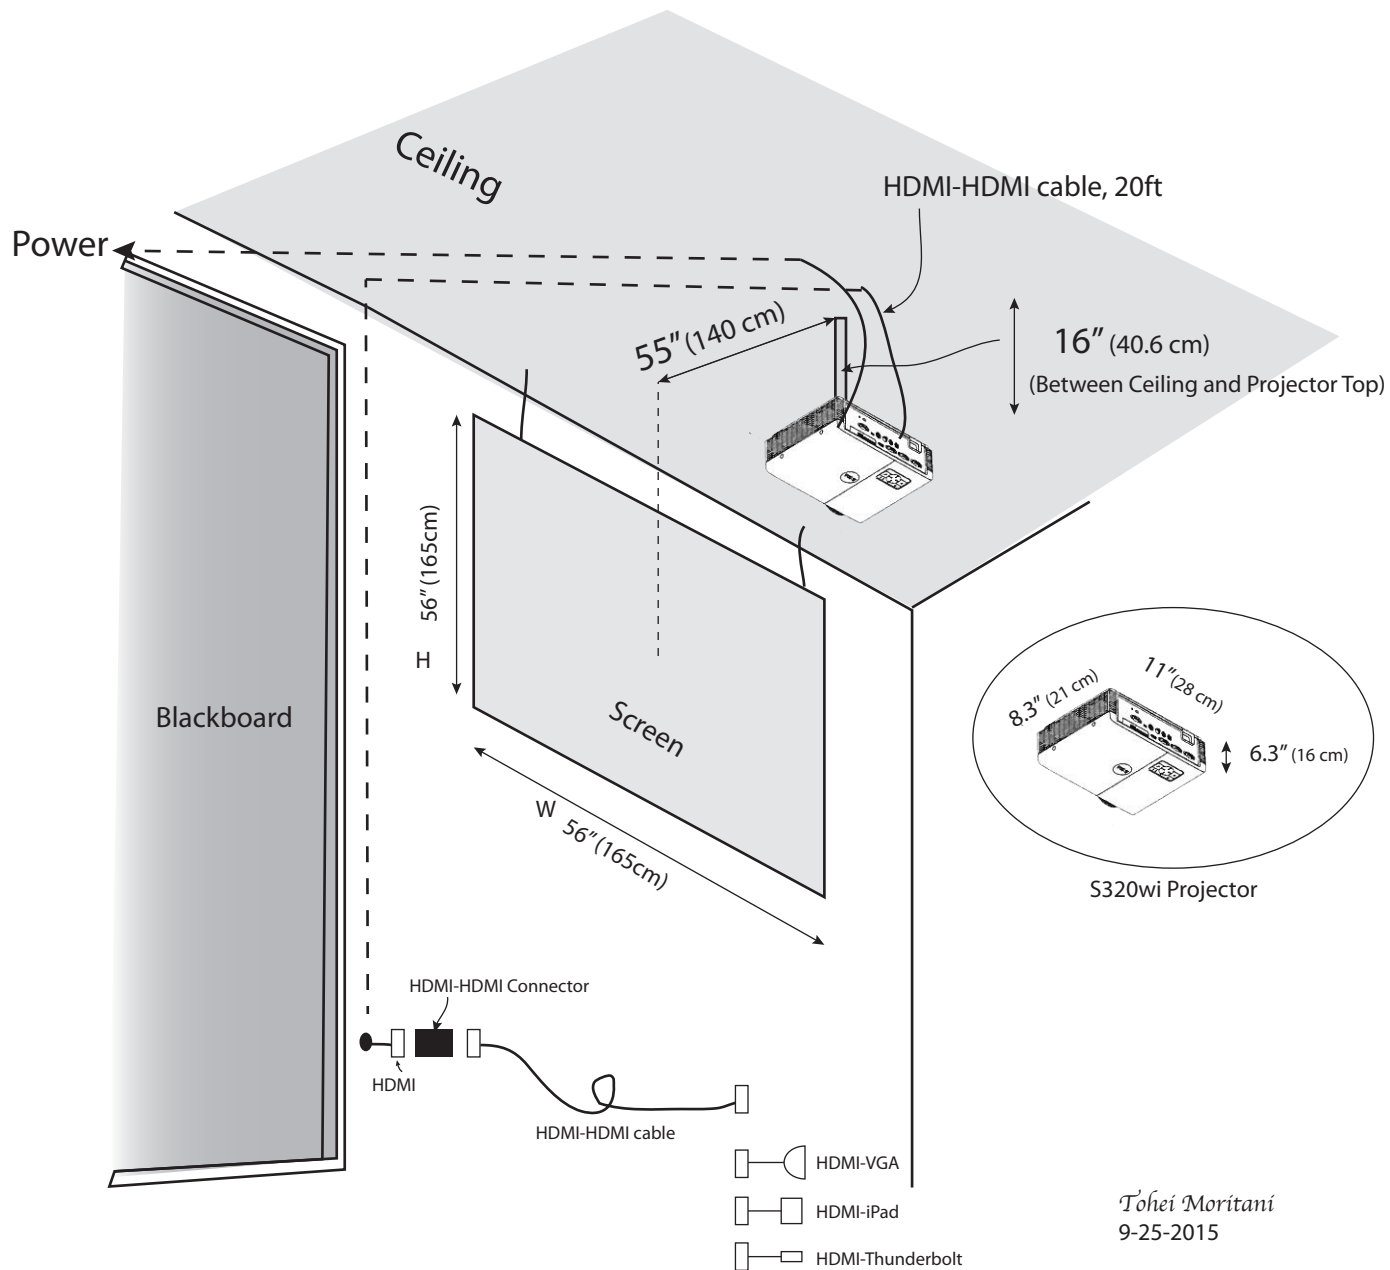

Installation of DELL S320wi Projector in Physics Room

Tohei Moritani
9-25-2015